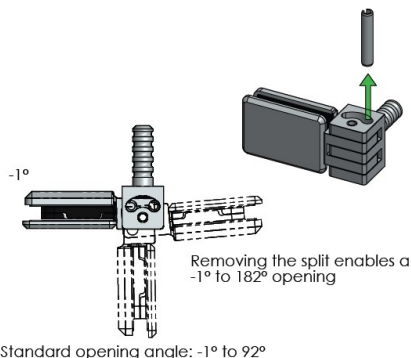

PRODUCT SHEET

Description:

Door Hinge "Bonsai", Wood/Glass or Wood/HPL, Brass Polished For 4-6mm Glass Door & 12mm Cabinet Side, 92/182DG Opening,, Load Capacity: 5 kg. Per Hinge, Max Door Size: 600x2000x6mm

Item number:

15.06.532-0

Units	Box	Carton	HS Code	Barcode
Pcs.	1	100	8302100090	 5704866512305

Standard opening angle: -1° to 92°

SISO A/S

Mileparken 11
DK-2740 Skovlunde
Denmark
VAT: DK 24786013

Phone +45 45 830 900

www.siso.dk
siso@siso.dk

Danske Bank
Nytorv Branch
Copenhagen
SWIFT: DABADKKK

Account no.
4180 3112 112936
IBAN Account
DK7230003112112936