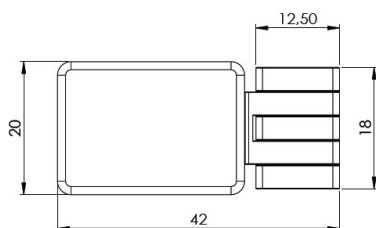

## Description:

Door Hinge "Bonsai", Wood/Glass or Wood/HPL, Brass Polished For 4-6mm Glass Door & 12mm Cabinet Side, 92/182DG Opening,, Load Capacity: 5 kg. Per Hinge, Max Door Size: 600x2000x6mm

## Item number:

15.06.532-0

Units	Box	Carton	HS Code	Barcode
Pcs.	1	100	8302100090	 5704866512305

Standard opening angle: -1° to 92°