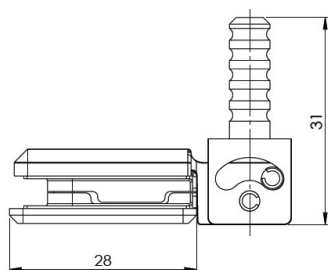

## Description:

Door Hinge "Bonsai", Wood/Glass or Wood/HPL, Brass Polished For 4-6mm Glass Door & 12mm Cabinet Side, 92/182DG Opening,, Load Capacity: 5 kg. Per Hinge, Max Door Size: 600x2000x6mm

## Item number:

15.06.532-0

Units	Box	Carton	HS Code	Barcode
Pcs.	1	100	8302100090	 5704866512305

Standard opening angle: -1° to 92°