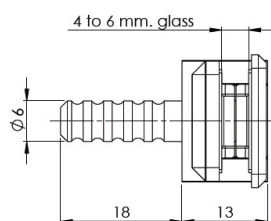

## Description:

Door Hinge "Bonsai", Wood/Glass or Wood/HPL, Brass Polished For 4-6mm Glass Door & 12mm Cabinet Side, 92/182DG Opening,, Load Capacity: 5 kg. Per Hinge, Max Door Size: 600x2000x6mm

## Item number:

15.06.532-0

Units	Box	Carton	HS Code	Barcode
Pcs.	1	100	8302100090	 5704866512305

Standard opening angle: -1° to 92°